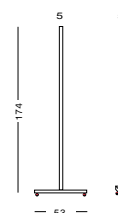

Sizes

FOR WHITEBOARD

FOR CHALKBOARD

Specs

FOR WHITEBOARD

FOR CHALKBOARD

Slim board

Wood frame

WALL	WHITEBOARD			CHALKBOARD			→ ←
	REF	↕ ↔	📏	REF	↕ ↔	📏	
	724/10/WO	40x60 cm 15.7x23.6 in	2,4 Kg 5.2 £	734/10/WO	40x60 cm 15.7x23.6 in	2,4 Kg 5.2 £	3 cm 1.18 in
	724/1/WO	60x80 cm 23.6x31.5 in	4.8 Kg 10.5 £	734/1/WO	60x80 cm 23.6x31.5 in	4.8 Kg 10.5 £	
	724/2/WO	80x100 cm 31.5x39.3 in	8 Kg 17.6 £	734/2/WO	80x100 cm 31.5x39.3 in	8 Kg 17.6 £	
	724/3/WO	100x120 cm 39.3x47.2 in	12 Kg 26.4 £	734/3/WO	100x120 cm 39.3x47.2 in	12 Kg 26.4 £	
	724/4/WO	100x150 cm 39.3x60 in	15 Kg 33 £	734/4/WO	120x150 cm 47.2x60 in	15 Kg 33 £	
	724/5/WO	100x175 cm 39.3x70 in	17.5 Kg 38.5 £	734/5/WO	120x200 cm 47.2x78.7 in	24Kg 52.9 £	
	724/6/WO	120x200 cm 47.2x78.7 in	24Kg 52.9 £				

WOOD SUPPORT

SUPPORT	WHITEBOARD			CHALKBOARD			→ ←
	REF	↕ ↔	↕	REF	↕ ↔	↕	
	770/1/WO/1	80x100 cm 31.5x39.3 in	174 cm 68.5 in	770/1/WO/1	80x100 cm 31.5x39.3 in	174 cm 68.5 in	53 cm 20.9 in
	770/1/WO/2	100x120 cm 39.4x47.2 in		770/1/WO/2	100x120 cm 39.4x47.2 in		
	770/1/WO/3	100x150 cm 39.4x60 in		770/1/WO/3	120x150 cm 47.2x60 in		
	770/1/WO/4	100x175 cm 39.4x70 in		770/1/WO/5	120x200 cm 47.2x78.7 in		
	770/1/WO/5	120x200 cm 47.2x78.7 in					

*
The reference includes only the supports
La referencia incluye solo los soportes
La référence comprend uniquement les supports

Aluminium frames

WALL	WHITEBOARD					RAIL	T	Y2	AV	→ ←
	●	●	○	↕ ↔						2,3 cm 0.9 in
	724/10	724/10/AN	724/10/BL	40x60 cm 15.7x23.6 in	2,4 Kg 5.2 £					
	724/1	724/1/AN	724/1/BL	60x80 cm 23.6x31.5 in	4.8 Kg 10.5 £					
	724/2	724/2/AN	724/2/BL	80x100 cm 31.5x39.3 in	8 Kg 17.6 £	•	•	•		
	724/3	724/3/AN	724/3/BL	100x120 cm 39.3x47.2 in	12 Kg 26.4 £	•	•	•		
	724/4	724/4/AN	724/4/BL	100x150 cm 39.3x60 in	15 Kg 33 £	•	•	•		
	724/5	724/5/AN	724/5/BL	100x175 cm 39.3x70 in	17.5 Kg 38.5 £	•	•	•		
724/6	724/6/AN	724/6/BL	120x200 cm 47.2x78.7 in	24Kg 52.9 £						