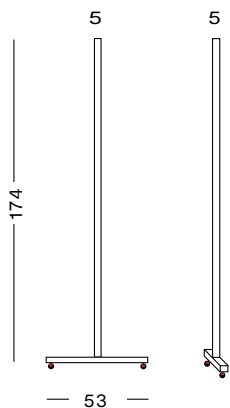

Set of Brackets with castors for the entire range of whiteboards and bulletin boards. Made in two versions, iron and aluminum, and available in matt silver, and or lacquered in anthracite and white. Wooden T-shaped feet are also available. All supports include 4 swivel castors 2 of which are equipped with brakes. The Y2 base is made of cast aluminum.

Juego de soportes con ruedas para toda la gama de pizarras y tableros de anuncios. Fabricados en 2 calidades, de hierro y aluminio, y disponibles en plata mate, y lacados en antracita y blanco. También se dispone de pies en forma de T de madera. Todos los soportes incluyen 4 ruedas giratorias 2 de ellas provistas de freno. La base Y2 es de fundición de aluminio.

Ensemble de supports à roulettes pour toute la gamme de tableaux blancs et d'affichage. Fabriqué en 2 finitions, métal et aluminium, disponible en argent mat, laqué anthracite ou blanc. Les pieds "T" sont également disponibles en bois. Tous les supports comprennent 4 roues pivotantes, dont 2 équipés de freins. La base Y2 est en fonte d'aluminium.

Size

WOOD