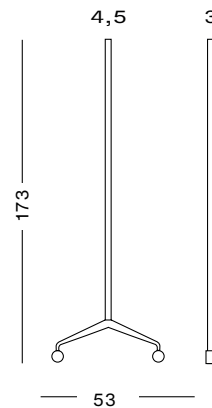

Size

WOOD

IRON

ALUMINIUM

Specs

Available for

720 + 725

730 + 730/A

↕ ↔
174x53 cm
68.5x20.8 in

📏
7 Kg
15.4 £

REF
770/1/WO

WOOD FOR
SLIM BOARD

↕ ↔
174x53 cm
68.5x20.8 in

📏
7 Kg
15.4 £

↔ ↔

53 cm
68.5 in

53 cm
68.5 in

Compatible boards

FOR WHITEBOARD

FOR CHALKBOARD

FOR PINBOARD

FOR PINBOARD COLORS

Slim Board

→ VIEW ON PAGE: 16